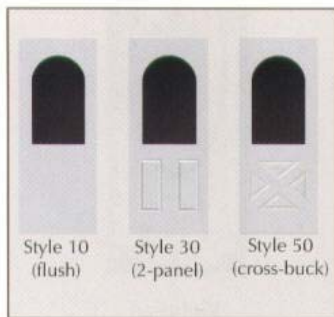

Wood Colonial Muntins

Wood Diamond Muntins

Clear

**Hidden Elegance
(Style 30 2-panel door)**

All HALF VIEW door lites are available in style 10, 30, 50 & 68 door panels.

**Molded Diamond
Muntins**

Venting

Style 10
(flush)

Style 30
(2-panel)

Style 50
(cross-buck)

Style 68
(4-panel)

**Molded Colonial
Muntins**

**Colonial View
Etched**

Internal Blinds
(style 10 flush oakgrain door)

**Internal Diamond
Muntins**

**Internal Colonial
Muntins**

Half View Round Top

Style 10
(flush)

Style 30
(2-panel)

Style 50
(cross-buck)

Molded Colonial
Muntins

Victorian Images

Floral Vision

Royal Essence