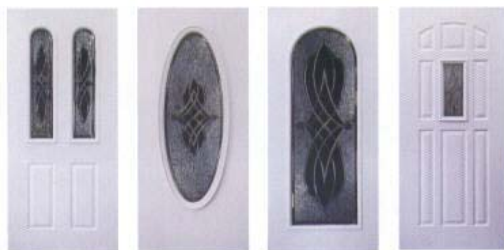

NOC674

NOC681

NOC683

*NOC692

Silhouette
Grooved Glass
(clear & etched)

Clear Glass

Frosted Glass
(translucent)