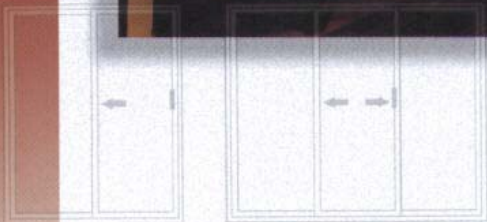

ENERGY WALL®

Window System

*energy*WELD™

Patio Doors