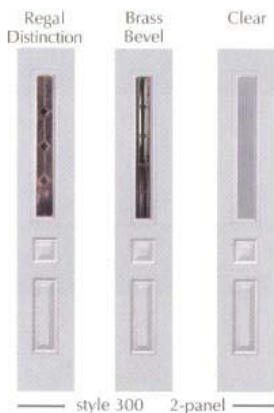

FULL VIEW

style 100 flush

HALF VIEW

style 200 1-panel

HALF VIEW

style 100 flush

**ROUND TOPS**

**SLIM LITE**

**DIRECT SET**

Sidelites are available in 12" or 14" widths. Either one or two sidelites can be combined with any size door width, to create a truly breathtaking entrance way.

Refer to the price book for pricing explanation.

All sidelites are available in smooth steel or oakgrain steel skins.

Size Chart: Found on page 24