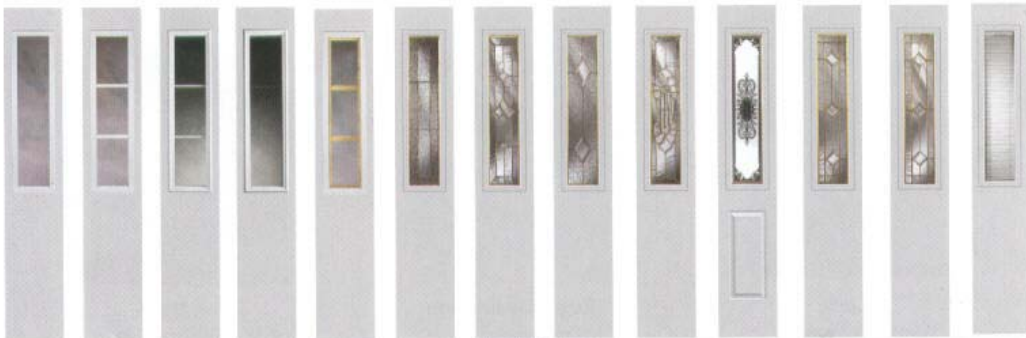

FULL VIEW

style 100 flush

HALF VIEW

style 200 1-panel

HALF VIEW

style 100 flush

**ROUND TOPS**

**SLIM LITE**

**DIRECT SET**

Sidelites are available in 12" or 14" widths. Either one or two sidelites can be combined with any size door width, to create a truly breathtaking entrance way.

Refer to the price book for pricing explanation.

All sidelites are available in smooth steel or oakgrain steel skins.

Size Chart: Found on page 24