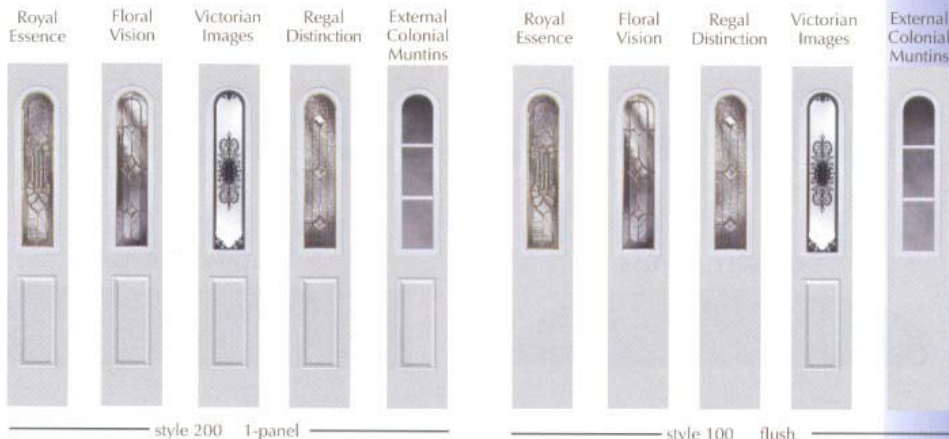

FULL VIEW

style 100 flush

HALF VIEW

style 200 1-panel

HALF VIEW

style 100 flush

**ROUND TOPS**

**SLIM LITE**

**DIRECT SET**

Sidelites are available in 12" or 14" widths. Either one or two sidelites can be combined with any size door width, to create a truly breathtaking entrance way.

Refer to the price book for pricing explanation.

All sidelites are available in smooth steel or oakgrain steel skins.

Size Chart: Found on page 24