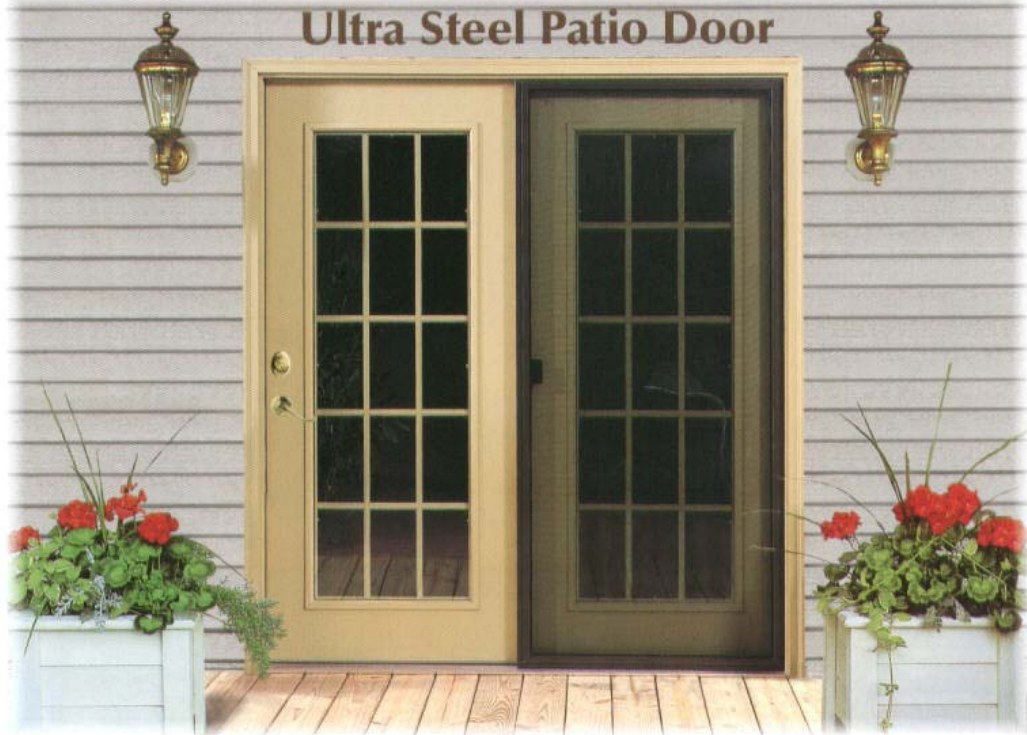

Ultra Steel Patio Door

NORMAL UNIT SIZE	QTY. OF PANELS	ACTUAL FRAME SIZE	ROUGH OPENING SIZE	MASONRY OPENING SIZE
5'0" x 6'8"	2	59-15/16" x 80-1/2"	60-7/16" x 81"	62-7/16" x 81-3/4"
6'0" x 6'8"	2	71-15/16" x 80-1/2"	72-7/16" x 81"	74-7/16" x 81-3/4"
9'0" x 6'8"	3	107-3/8" x 80-1/2"	107-7/8" x 81"	109-7/8" x 81-3/4"

- Ultra Steel Patio Door •

Comes with easy-glide screen