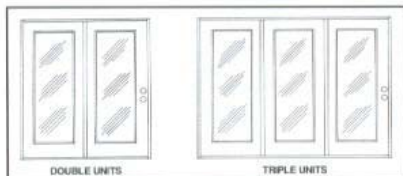

NORMAL UNIT SIZE	QTY. OF PANELS	ACTUAL FRAME SIZE	ROUGH OPENING SIZE	MASONRY OPENING SIZE
5'0" x 6'8"	2	59-15/16" x 80-1/2"	60-7/16" x 81"	62-7/16" x 81-3/4"
6'0" x 6'8"	2	71-15/16" x 80-1/2"	72-7/16" x 81"	74-7/16" x 81-3/4"
9'0" x 6'8"	3	107-3/8" x 80-1/2"	107-7/8" x 81"	109-7/8" x 81-3/4"

Quality, safety and energy efficiency are important factors to consider when purchasing a patio door for your home. Our Ultra Steel Patio Door gives you all this plus many other options in one great patio door unit.

- Ultra Steel Patio Door •

Comes with easy-glide screen